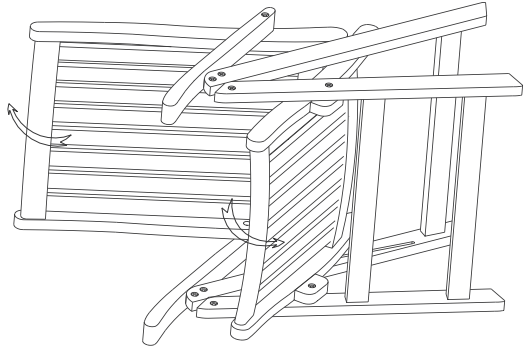

FIELDMANN®
Home & Garden Performance

FDZN 4001

FDZN 4002

FDZN 4003

ASSEMBLY INSTRUCTION

No.	HARDWARE	Qty (Pcs)
A	 (M8*10x6mm)	8
B	 (φ8.5/18x2mm)	8
C		1

 **FIELDMANN**[®]
Home & Garden Performance