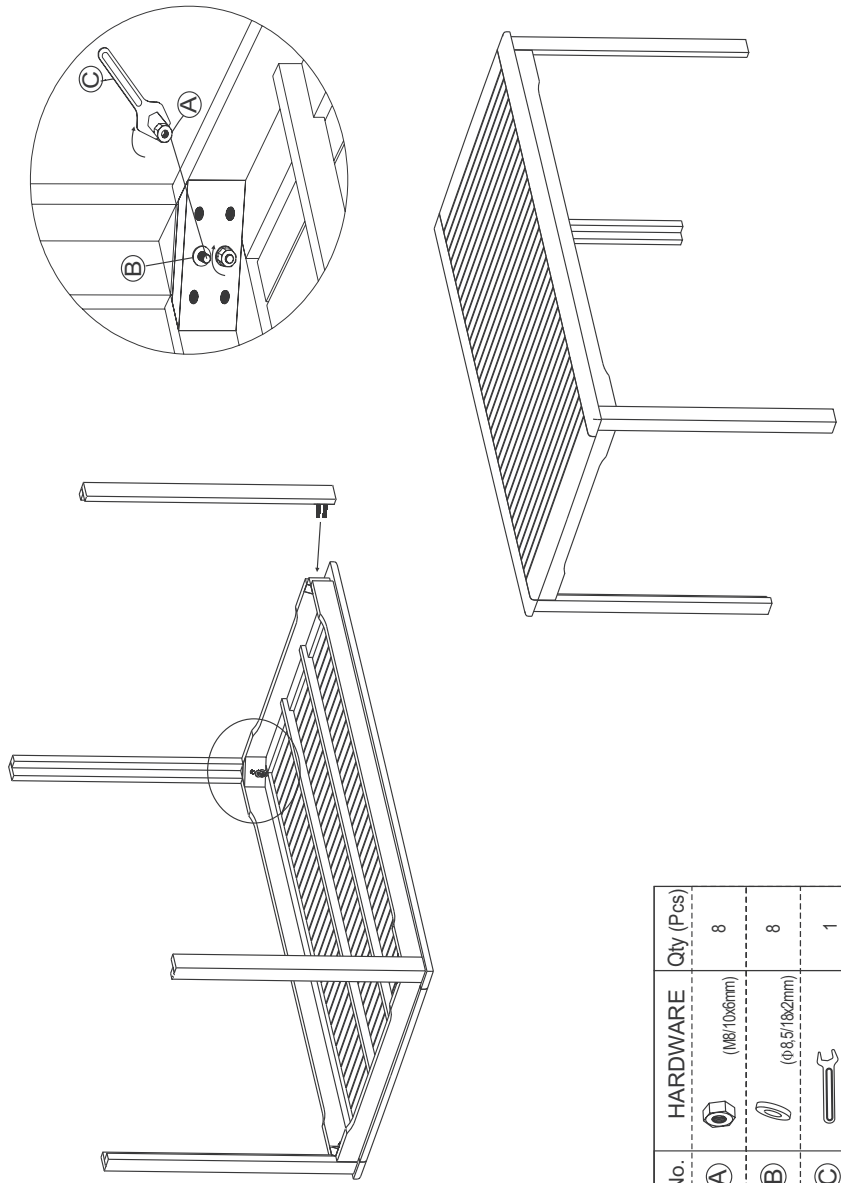

FIELDMANN®
Home & Garden Performance

FDZN 4001

FDZN 4002

FDZN 4003

ASSEMBLY INSTRUCTION

No.	HARDWARE	Qty (Pcs)
A	 (M8*10x6mm)	8
B	 (φ8.5/18x2mm)	8
C		1

 **FIELDMANN**[®]
Home & Garden Performance