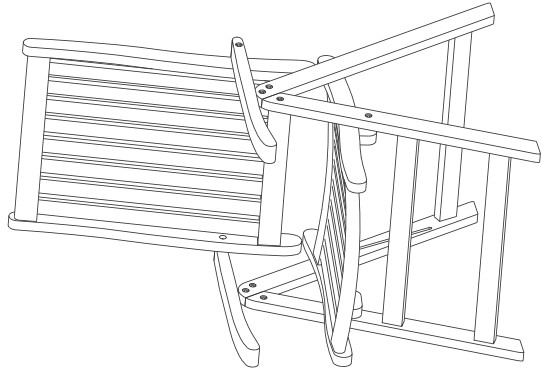

FIELDMANN®
Home & Garden Performance

FDZN 4001

FDZN 4002

FDZN 4003

ASSEMBLY INSTRUCTION

No.	HARDWARE	Qty (Pcs)
A	 (M8*10x6mm)	8
B	 (φ8.5/18x2mm)	8
C		1

 **FIELDMANN**[®]
Home & Garden Performance