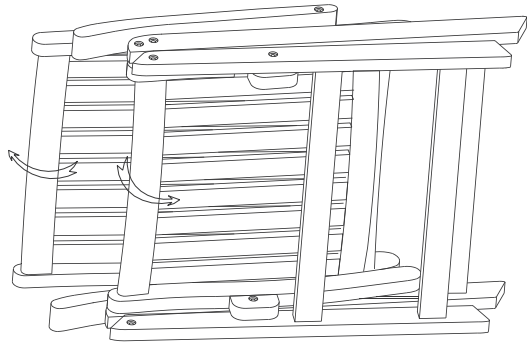

FIELDMANN®
Home & Garden Performance

FDZN 4001

FDZN 4002

FDZN 4003

ASSEMBLY INSTRUCTION

No.	HARDWARE	Qty (Pcs)
A	 (M8*10x6mm)	8
B	 (φ8.5/18x2mm)	8
C		1

 **FIELDMANN**[®]
Home & Garden Performance